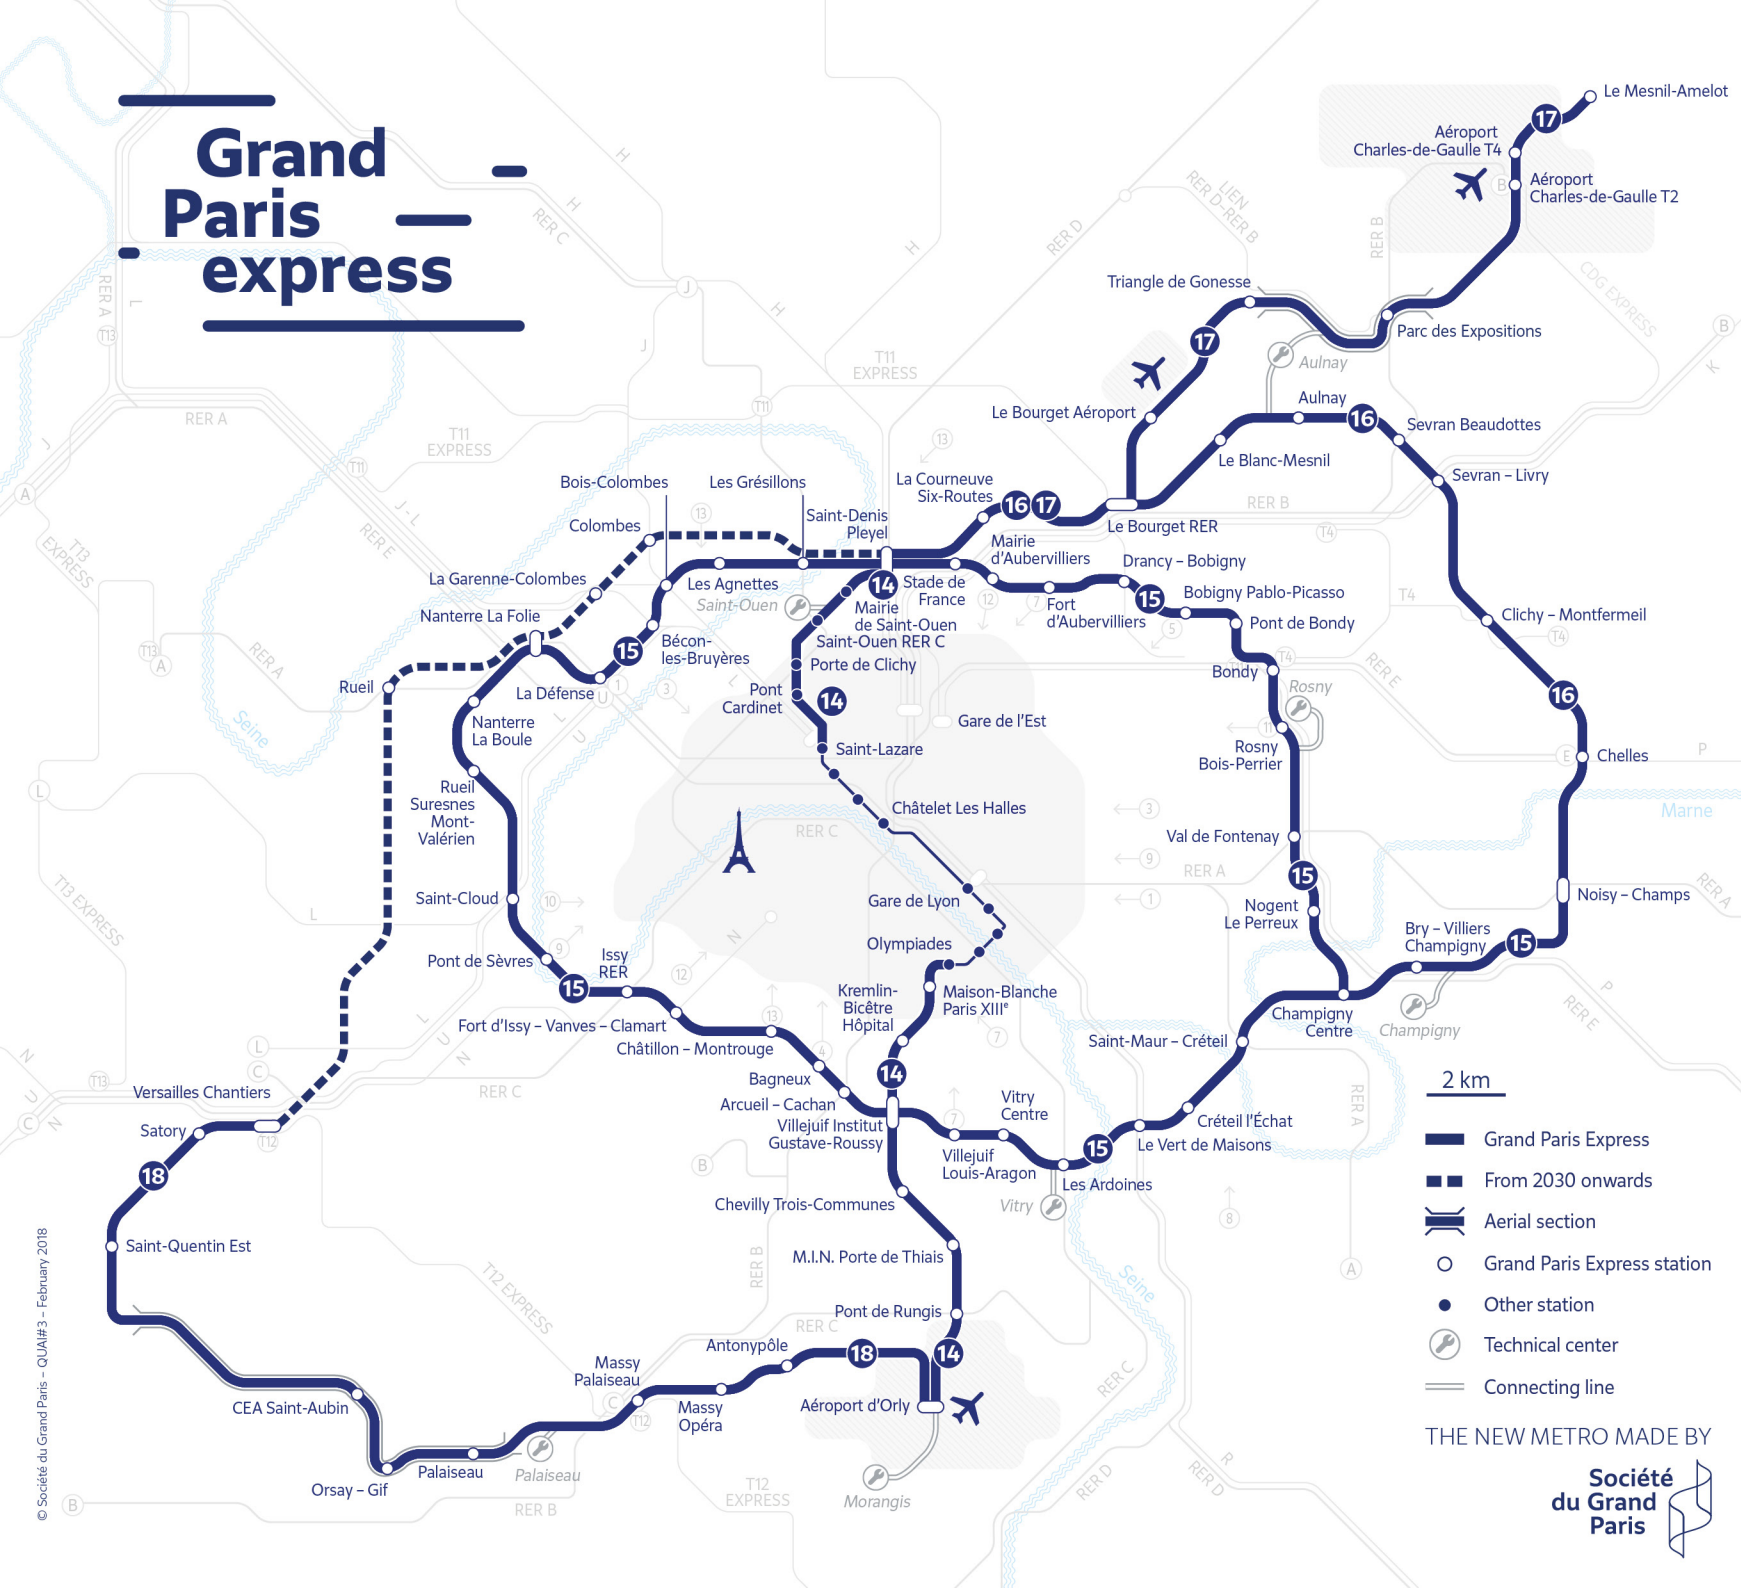

Grand Paris express

2 km

- Grand Paris Express
- From 2030 onwards
- Aerial section
- Grand Paris Express station
- Other station
- Technical center
- Connecting line

THE NEW METRO MADE BY

Opening

2020 - 2021

2024

2027

2030