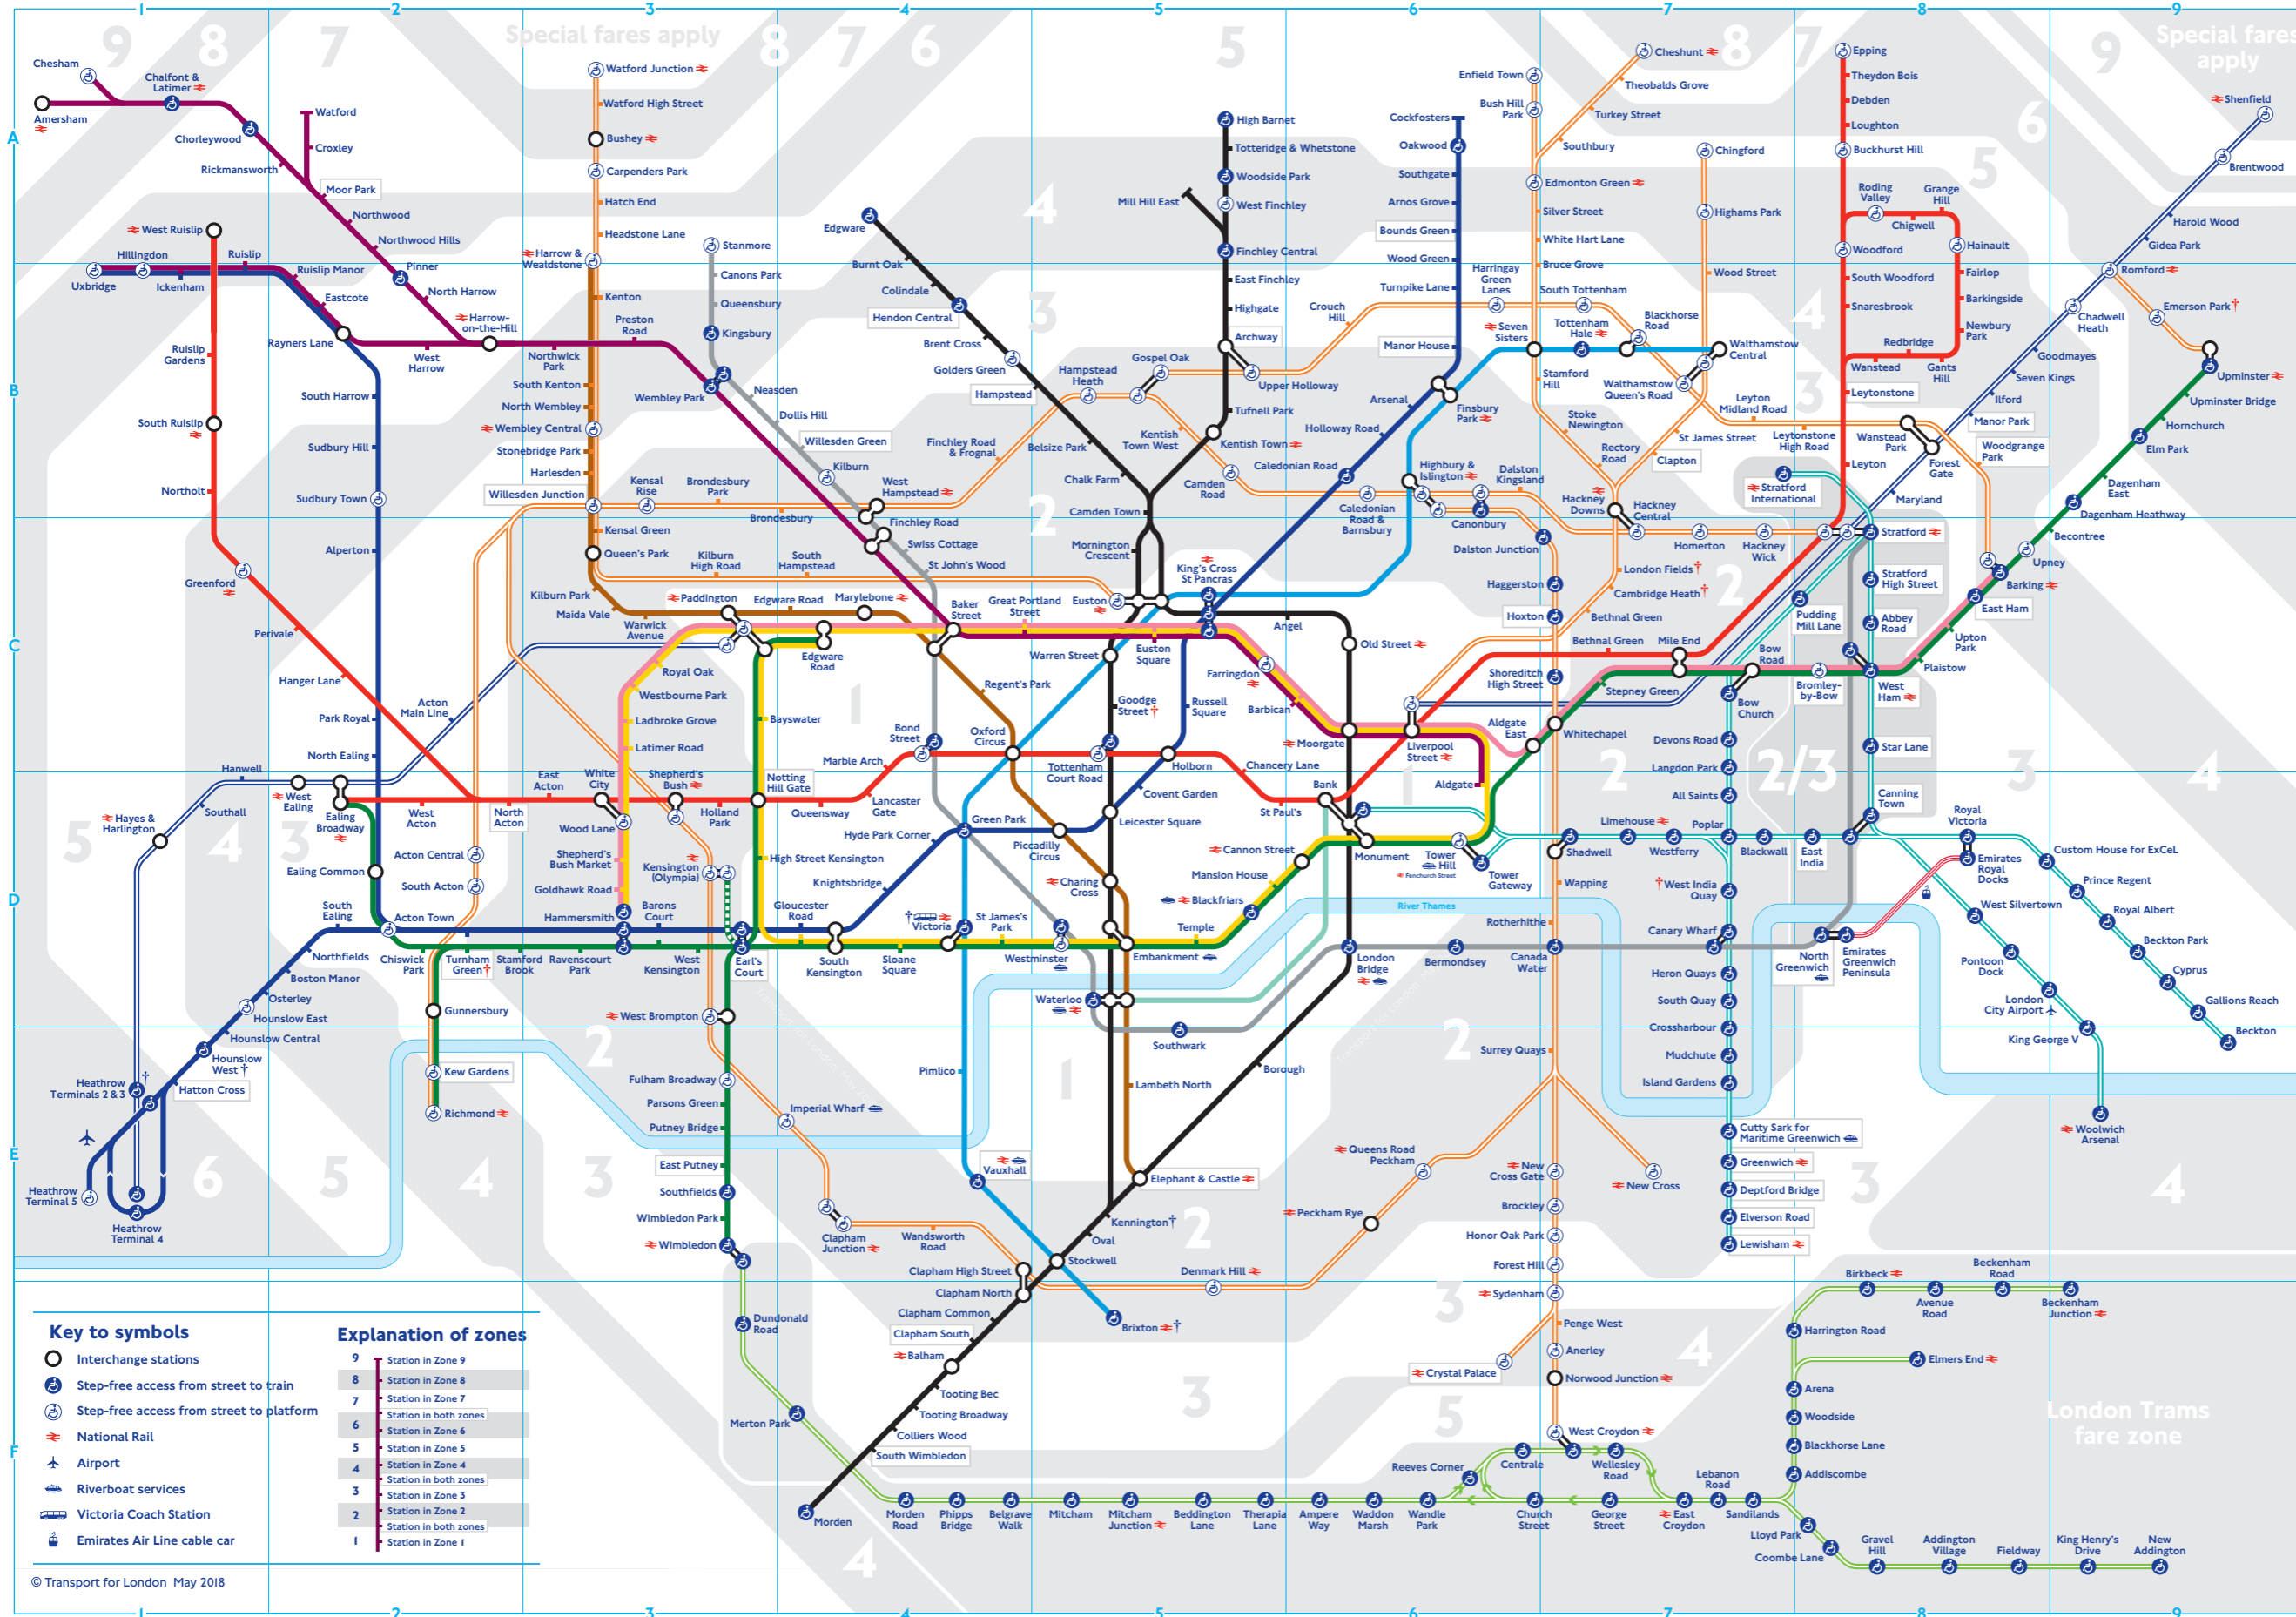

Tube map

- Check before you travel**
- † Brixton
No step-free access until September.
 - † Heathrow
TfL Rail customers should change at Terminals 2 & 3 for free rail transfer to Terminal 5.
 - † Hounslow West
Step-free access for manual wheelchairs only.
 - † Kennington
Bank branch trains will not stop between Saturday 26 May and mid-September.
 - † Victoria
Step-free access is via the Cardinal Place entrance.
 - † Services or access at these stations are subject to variation. Please search 'TfL stations' for full details.

- Key to lines**
- Bakerloo
 - Central
 - Circle
 - District
 - Hammersmith & City
 - Jubilee
 - Metropolitan
 - Northern
 - Piccadilly
 - Victoria
 - Waterloo & City
 - DLR
 - Emirates Air Line cable car (special fares apply)
 - London Overground
 - TfL Rail
 - London Trams
 - District open weekends and on some public holidays

- Key to symbols**
- Interchange stations
 - Step-free access from street to train
 - Step-free access from street to platform
 - National Rail
 - Airport
 - Riverboat services
 - Victoria Coach Station
 - Emirates Air Line cable car
- Explanation of zones**
- 9 Station in Zone 9
 - 8 Station in Zone 8
 - 7 Station in Zone 7
 - 6 Station in both zones
 - 5 Station in Zone 5
 - 4 Station in Zone 4
 - 3 Station in both zones
 - 2 Station in Zone 2
 - 1 Station in both zones

Explanation of symbols

- P** Stations with car parks
- ♿** Step-free access from street to train
- 🚲** Stations with bicycle parking
- ♿** Step-free access from street to platform
- ♂♀** Male/female/baby changing/accessible toilets outside ticket gateline
- 🚶** Stations with London Travel Information Centre
- ♂♀** Male/female/baby changing/accessible toilets inside ticket gateline
- †** Toilet not managed by London Underground. You may be charged for these facilities. Ask staff for information
- 🚶** Stations with London Travel Information Centre
- †** Services to/from some stations are subject to variation. Please search TfL stations for full details.